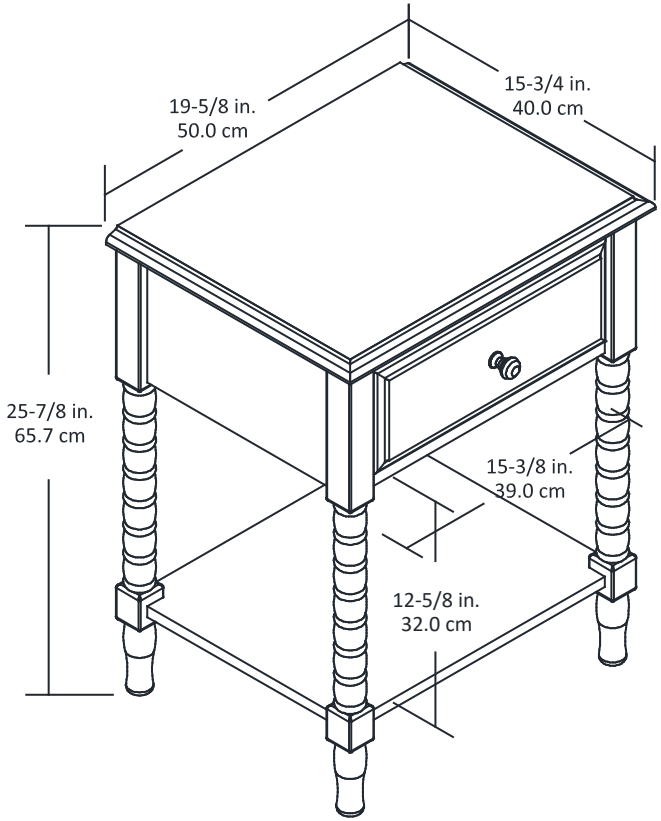

Rowan Valley Nightstand

Model Number: 6832096COM / 6832196COM

OVERALL PRODUCT SIZE(in inches)

19-5/8" (W) * 15-3/4" (D) * 25-7/8" (H)

Unit Net Weight: 23.8 lbs (10.8 kg)

MAXIMUM WEIGHT CAPACITIES