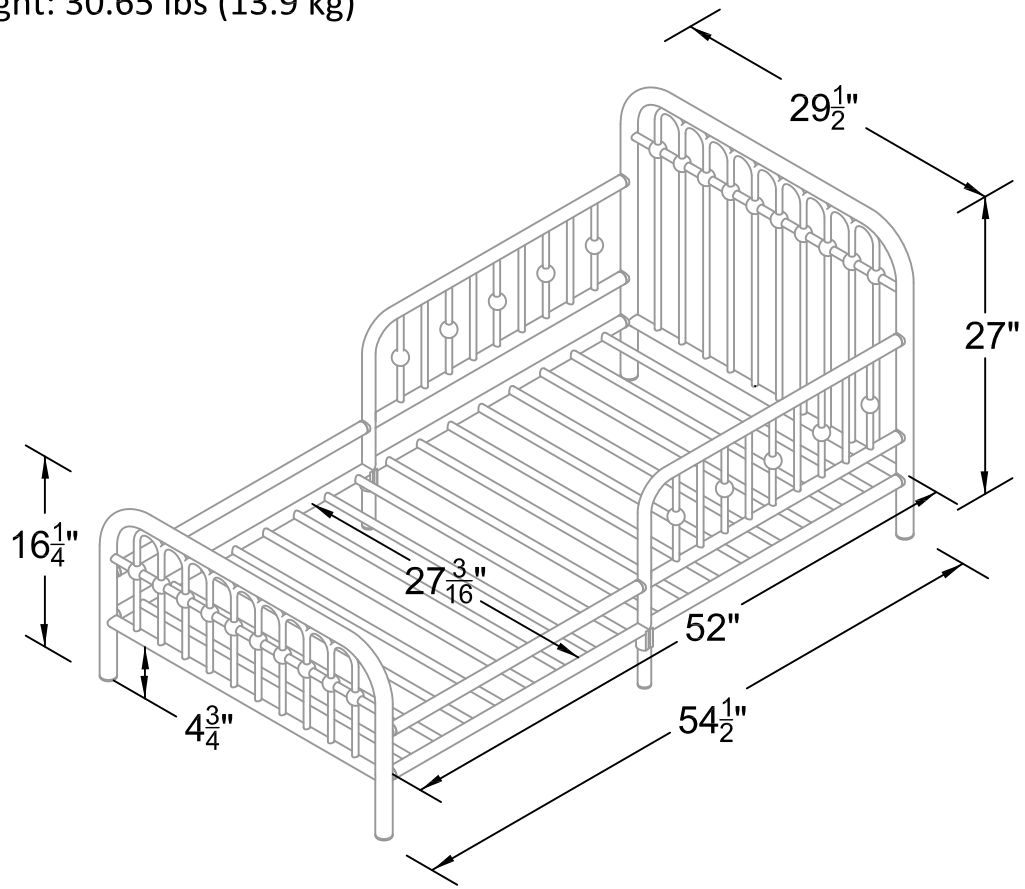

Metal Toddler Bed

Model Number: 6808096COM
6808196COM 6808296COM

OVERALL PRODUCT SIZE(in inches)
54 $\frac{1}{2}$ " (W) * 29 $\frac{1}{2}$ " (D) * 27"(H)
Unit Net Weight: 30.65 lbs (13.9 kg)

MAXIMUM WEIGHT CAPACITIES